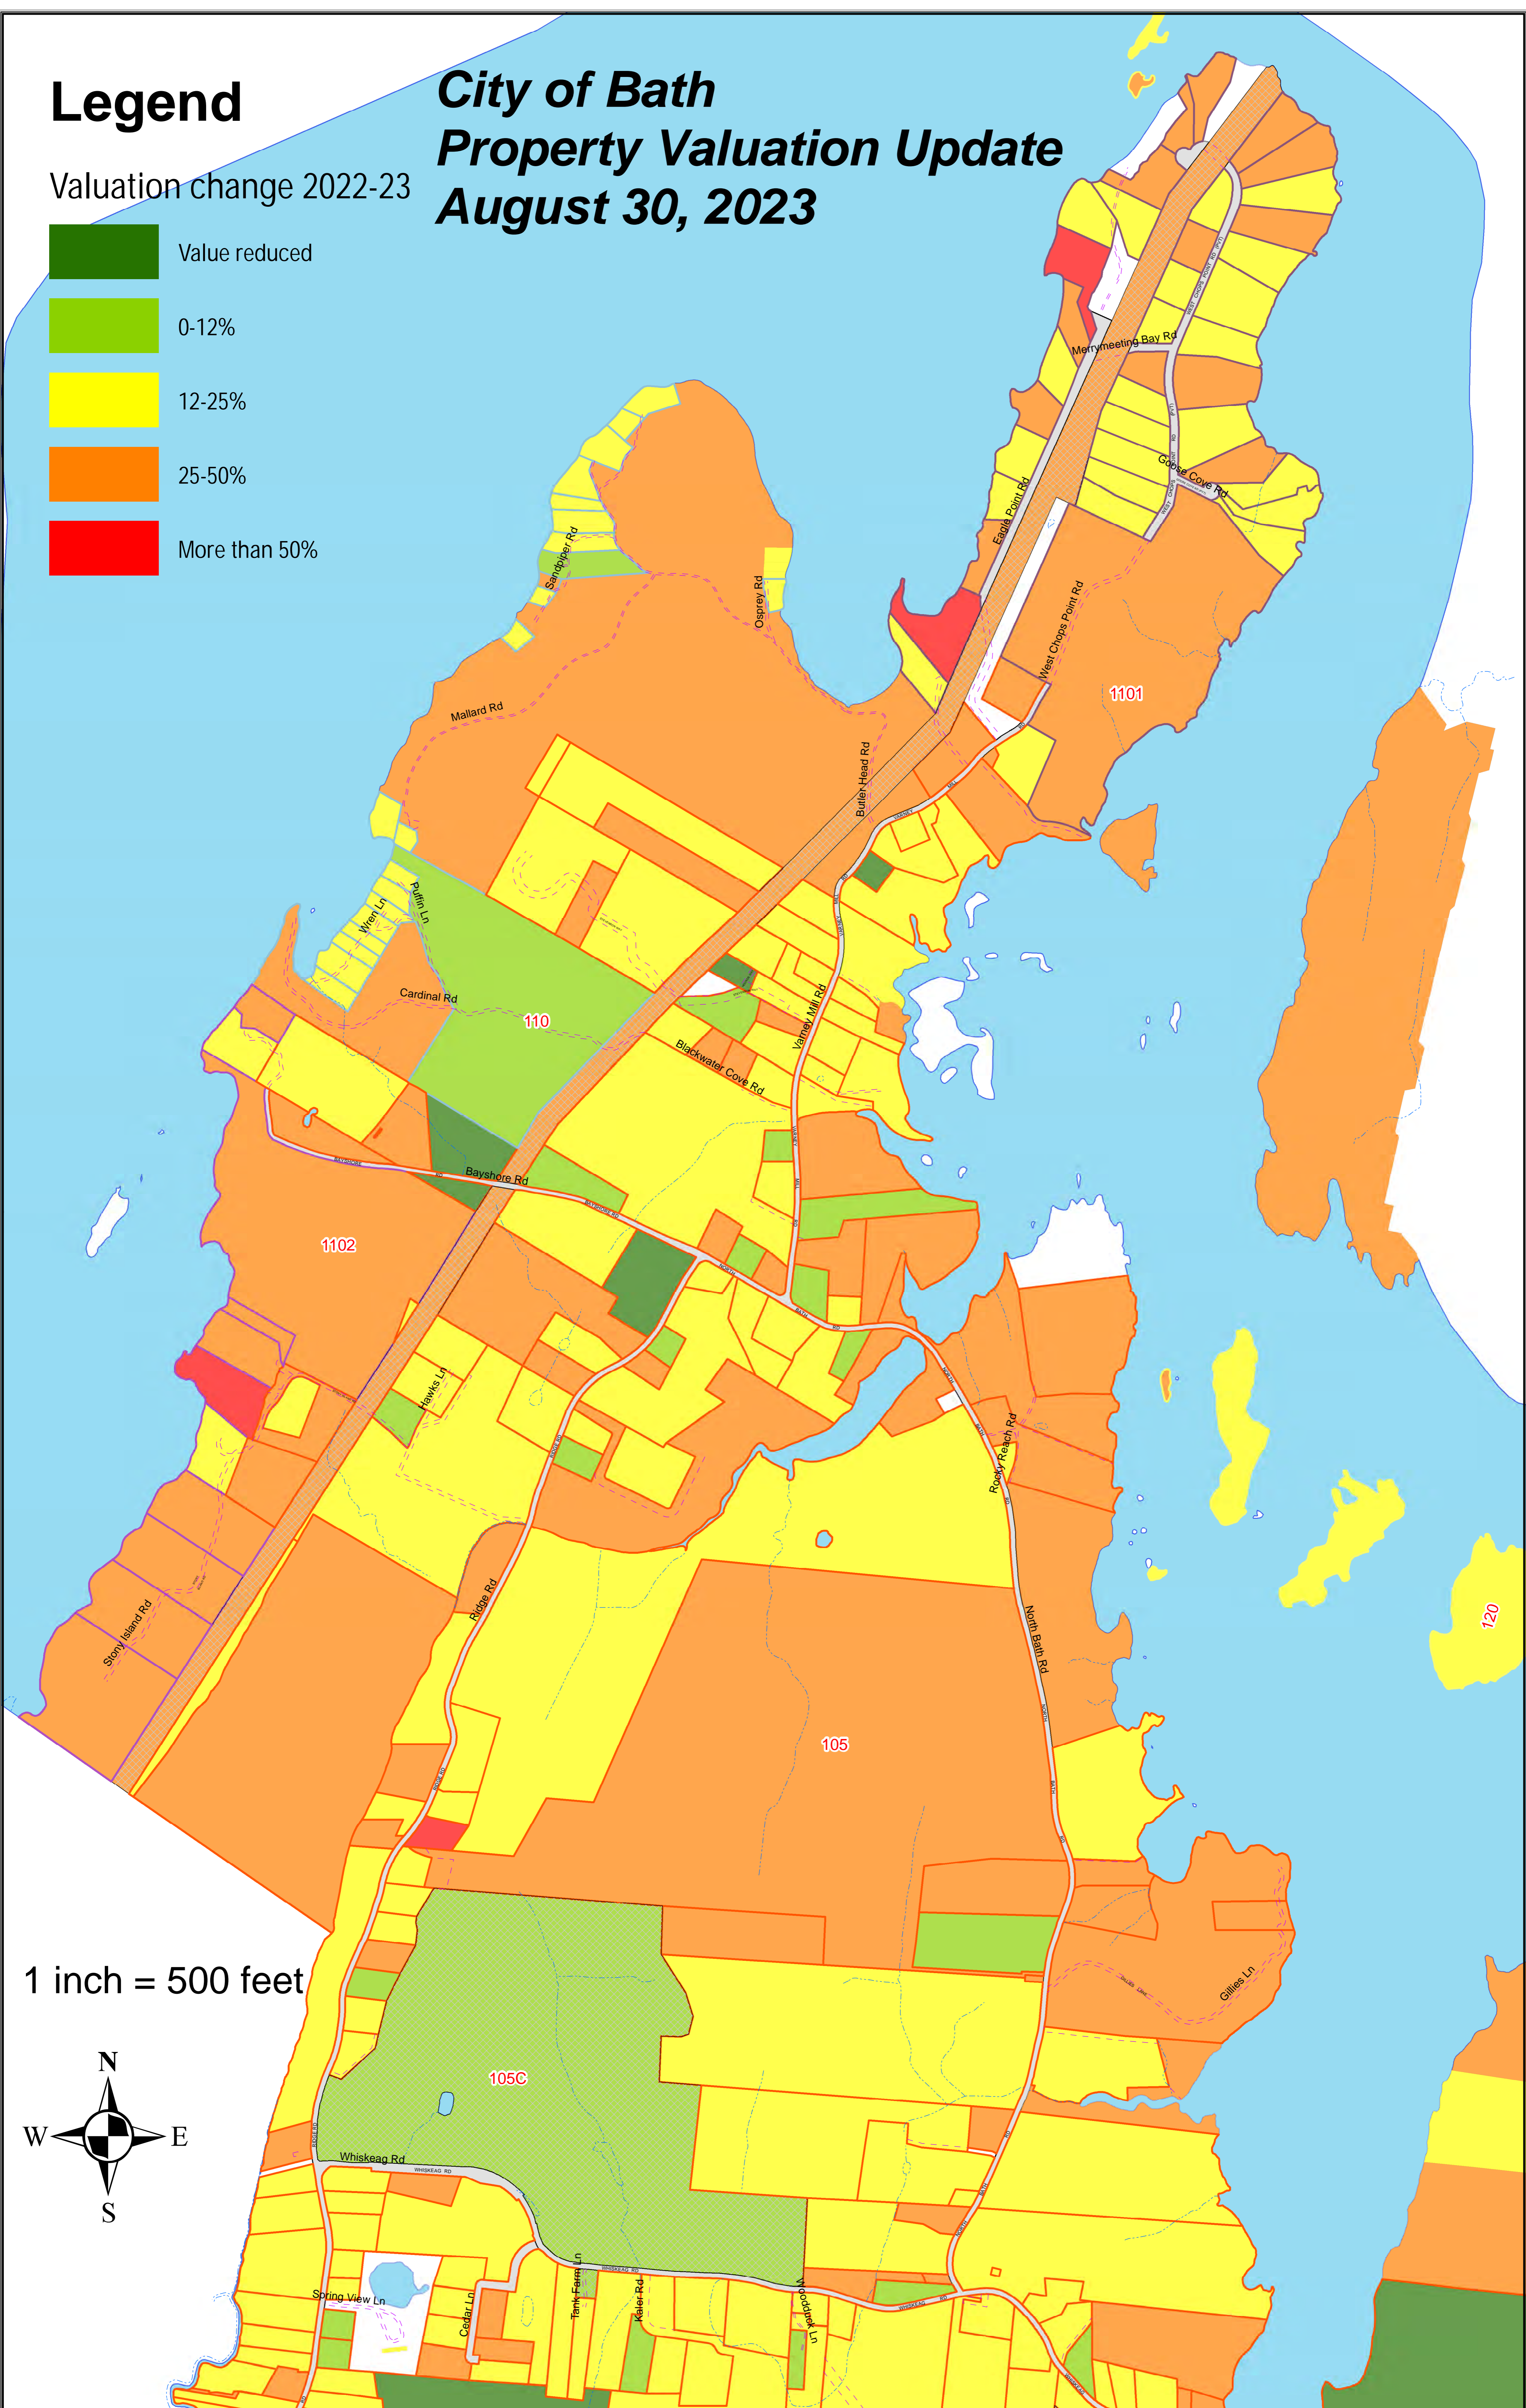

# Legend

Valuation change 2022-23

- Value reduced
- 0-12%
- 12-25%
- 25-50%
- More than 50%

## City of Bath Property Valuation Update August 30, 2023

1 inch = 500 feet